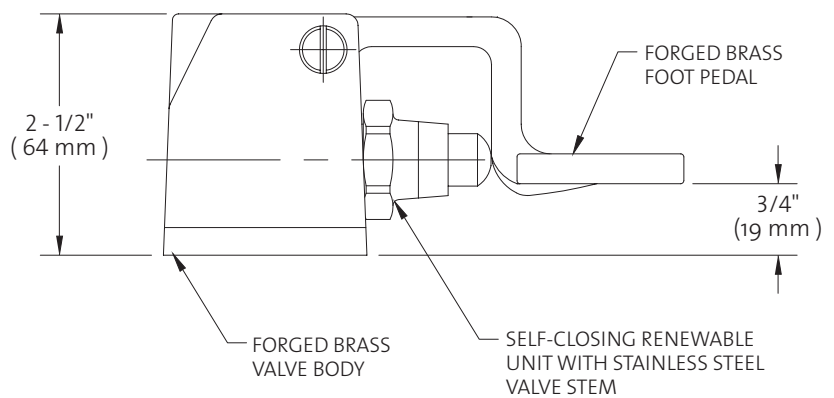

### CT3050 Foot-Operated Single Valve, Floor Mounted

NOTE:

1. VALVE IS FULLY ASSEMBLED AND FACTORY TESTED PRIOR TO SHIPMENT

Measurements may vary ± 1/4".

© 2008 / WaterSaver Faucet Co.