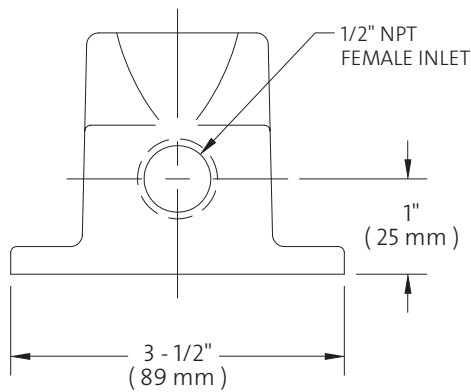

### CT3050 Foot-Operated Single Valve, Floor Mounted

NOTE:

1. VALVE IS FULLY ASSEMBLED AND FACTORY TESTED PRIOR TO SHIPMENT

Measurements may vary ± 1/4".

© 2008 / WaterSaver Faucet Co.