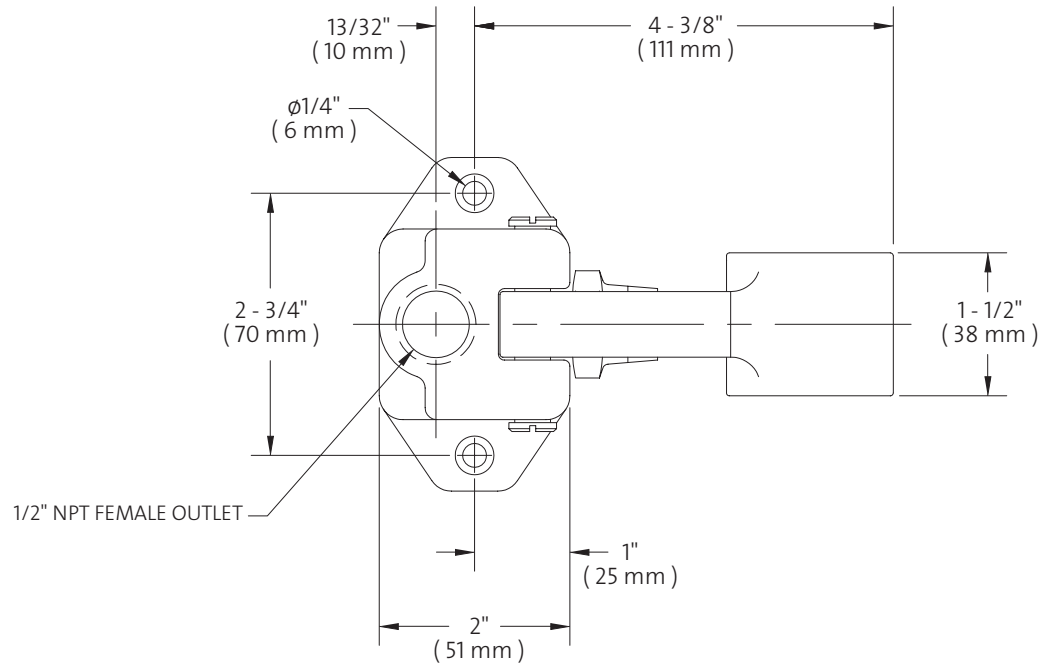

### CT3050 Foot-Operated Single Valve, Floor Mounted

NOTE:

1. VALVE IS FULLY ASSEMBLED AND FACTORY TESTED PRIOR TO SHIPMENT

Measurements may vary ± 1/4".

© 2008 / WaterSaver Faucet Co.