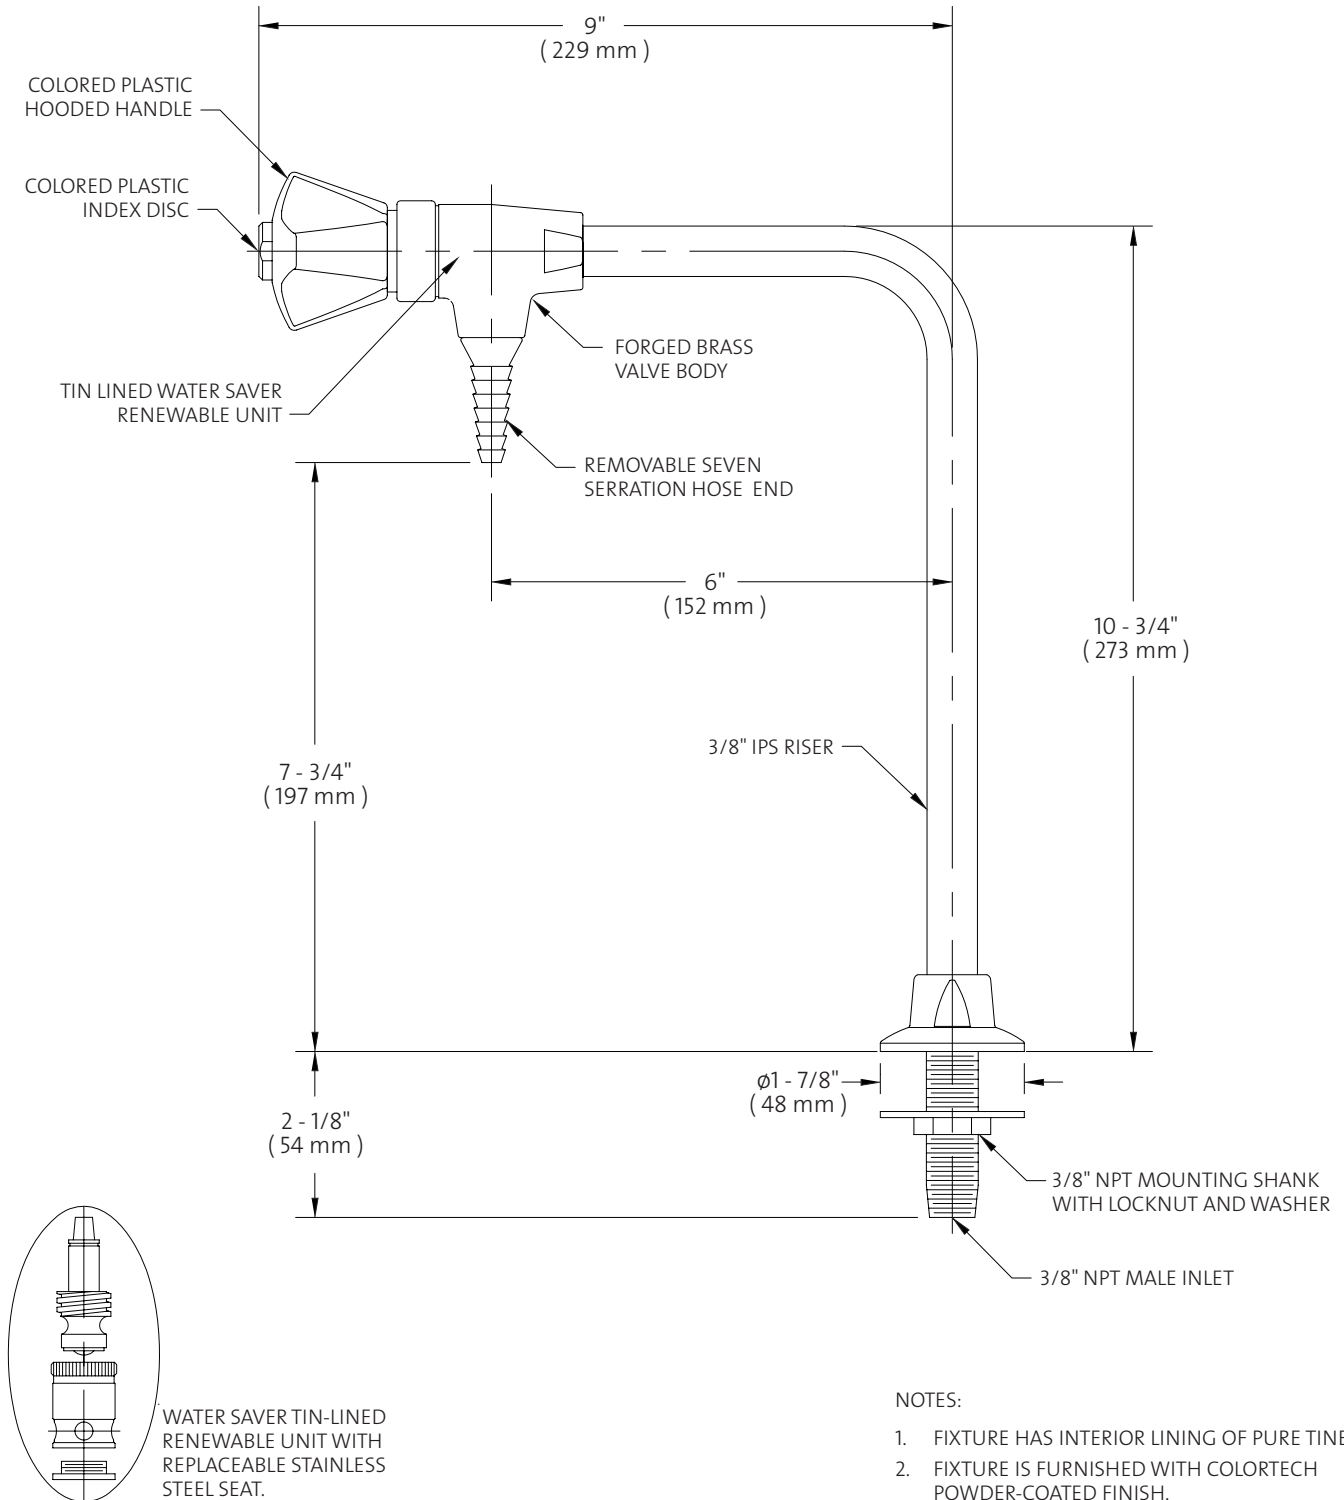

- **CT3133** Pure Water Faucet, Tin-Lined Brass, Deck Mounted, Manual Control, 6" Rigid Gooseneck
- **CTFS3133** Same as Above Except with Flow Stop

Measurements may vary $\pm 1/4"$.

© 2008 / WaterSaver Faucet Co.