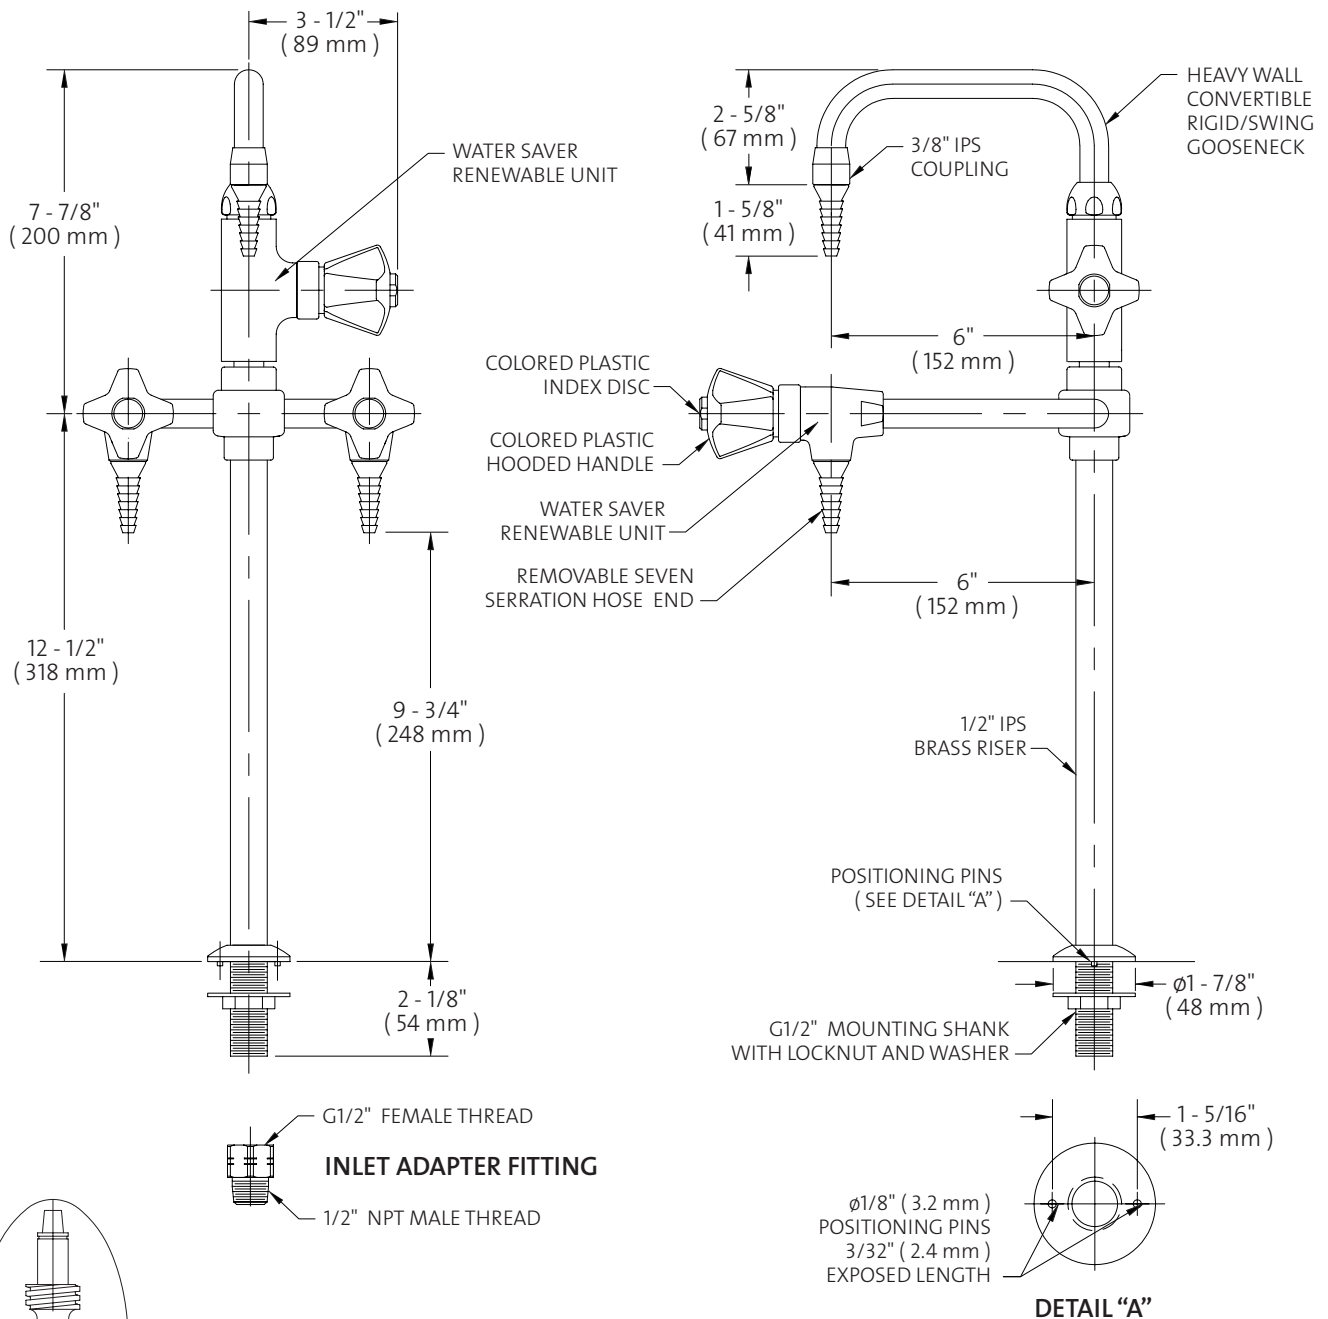

CT385RS Triple Outlet Fixture, Deck Mounted, Swing Spout

NOTE:

1. FIXTURE IS FURNISHED WITH COLORTECT POWDER-COATED FINISH.

Measurements may vary $\pm 1/4"$.

© 2008 / WaterSaver Faucet Co.