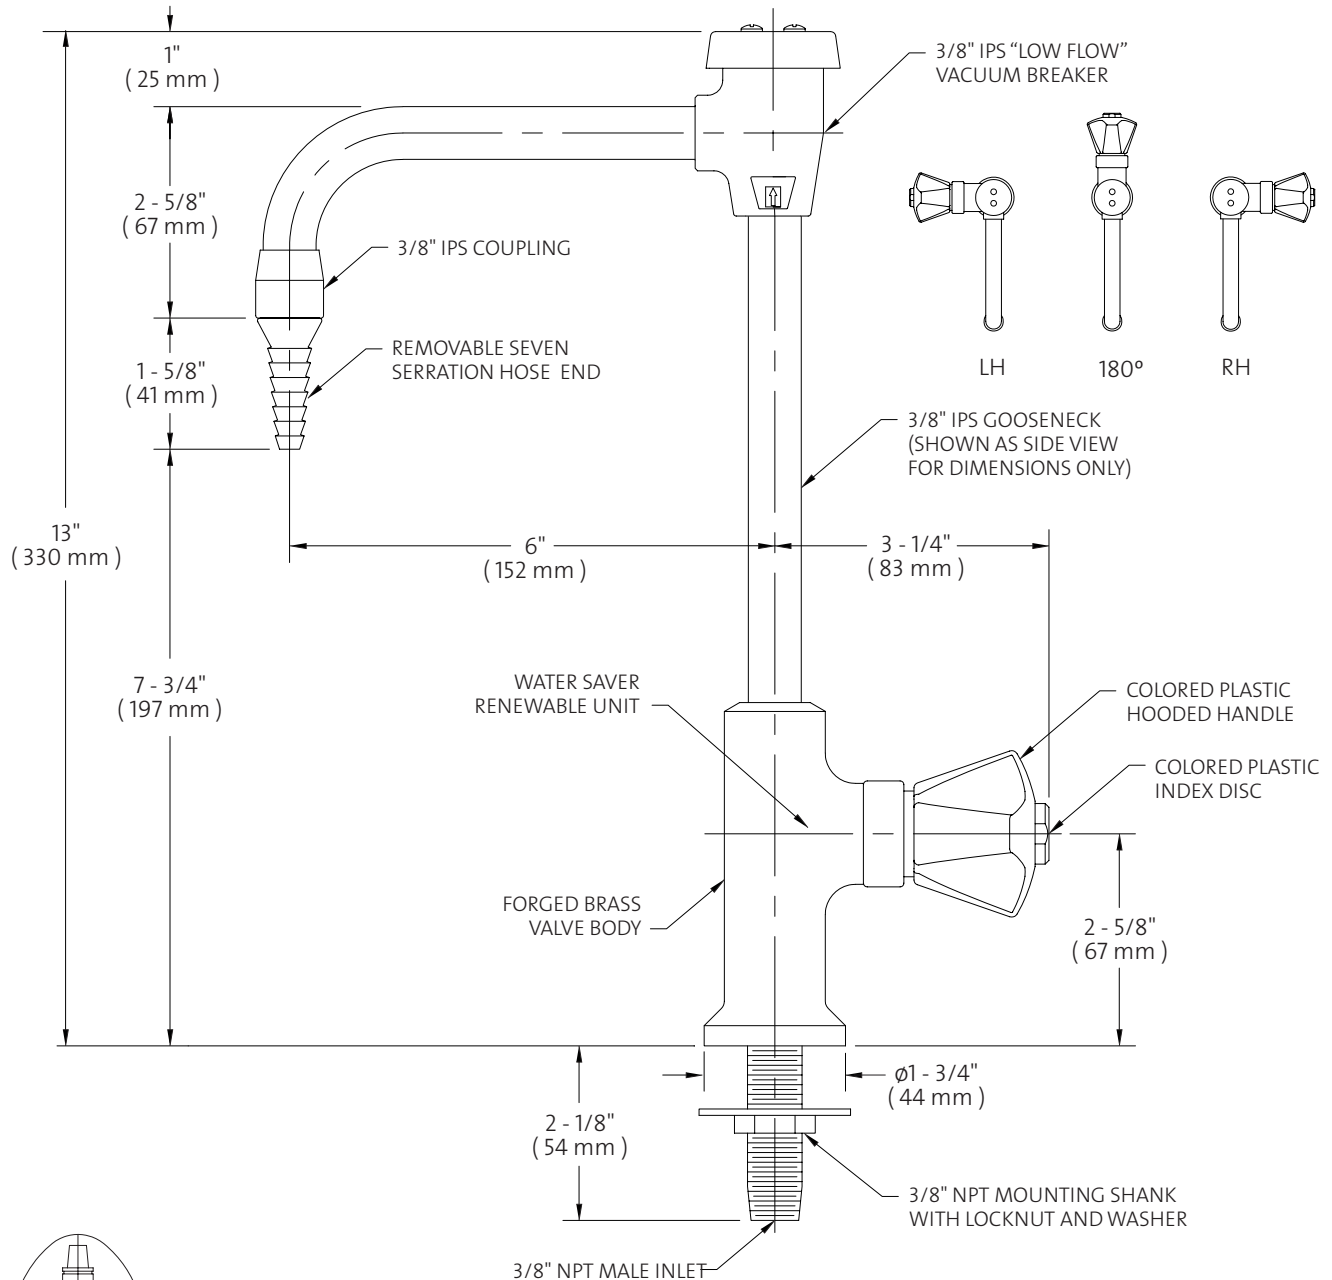

### CT611VB Laboratory Single Faucet, Deck Mounted, 6" Rigid Vacuum Breaker Gooseneck

WATER SAVER RENEWABLE UNIT WITH REPLACEABLE STAINLESS STEEL SEAT

#### NOTES:

1. FIXTURE IS CERTIFIED BY CSA INTERNATIONAL TO COMPLY WITH ASME A112.18.1M AND CSA B125.1
2. FIXTURE IS FULLY ASSEMBLED AND FACTORY TESTED PRIOR TO SHIPMENT.
3. UNLESS OTHERWISE SPECIFIED, FIXTURE IS FURNISHED IN RIGHT HAND CONFIGURATION.
3. FIXTURE IS FURNISHED WITH COLORTRECT POWDER-COATED FINISH.

Measurements may vary ± 1/4".

© 2008 / WaterSaver Faucet Co.