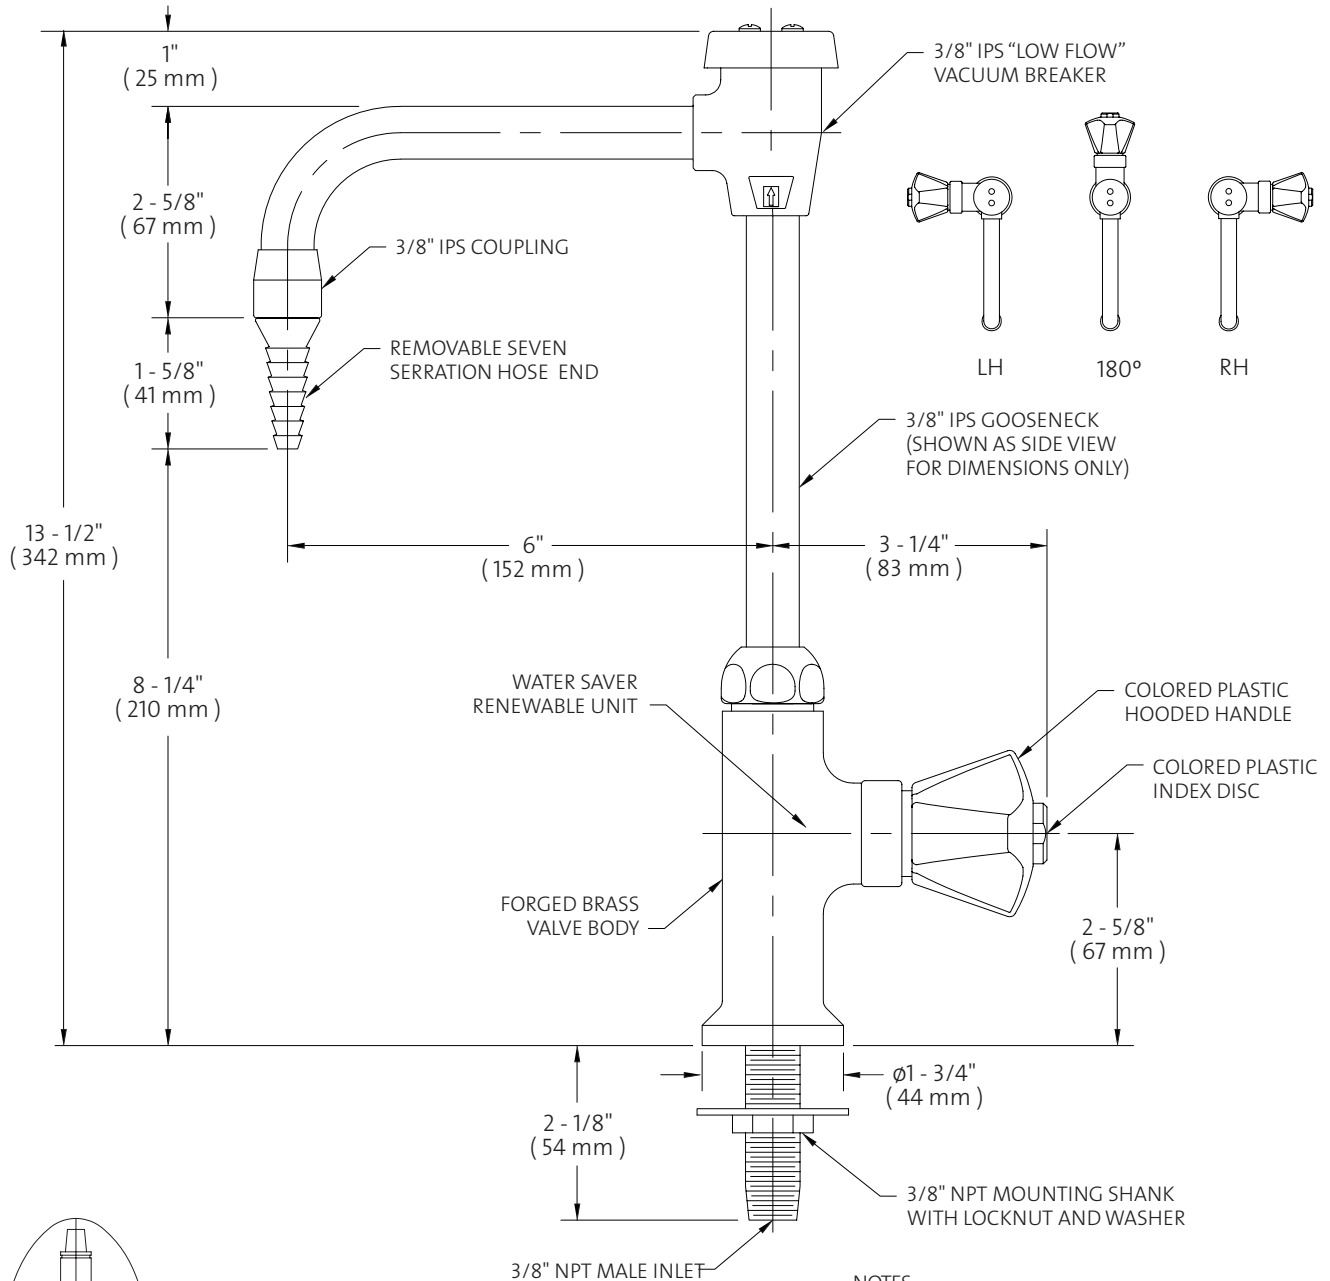

CT614VB Laboratory Single Faucet, Deck Mounted, 6" Rigid/Swing Vacuum Breaker Gooseneck

WATER SAVER RENEWABLE UNIT WITH REPLACEABLE STAINLESS STEEL SEAT

NOTES:

1. FIXTURE IS CERTIFIED BY CSA INTERNATIONAL TO COMPLY WITH ASME A112.18.1M AND CSA B125.1
2. FIXTURE IS FULLY ASSEMBLED AND FACTORY TESTED PRIOR TO SHIPMENT.
3. UNLESS OTHERWISE SPECIFIED, FIXTURE IS FURNISHED IN RIGHT HAND CONFIGURATION.
3. FIXTURE IS FURNISHED WITH COLORTRECT POWDER-COATED FINISH.

Measurements may vary ± 1/4".

© 2008 / WaterSaver Faucet Co.