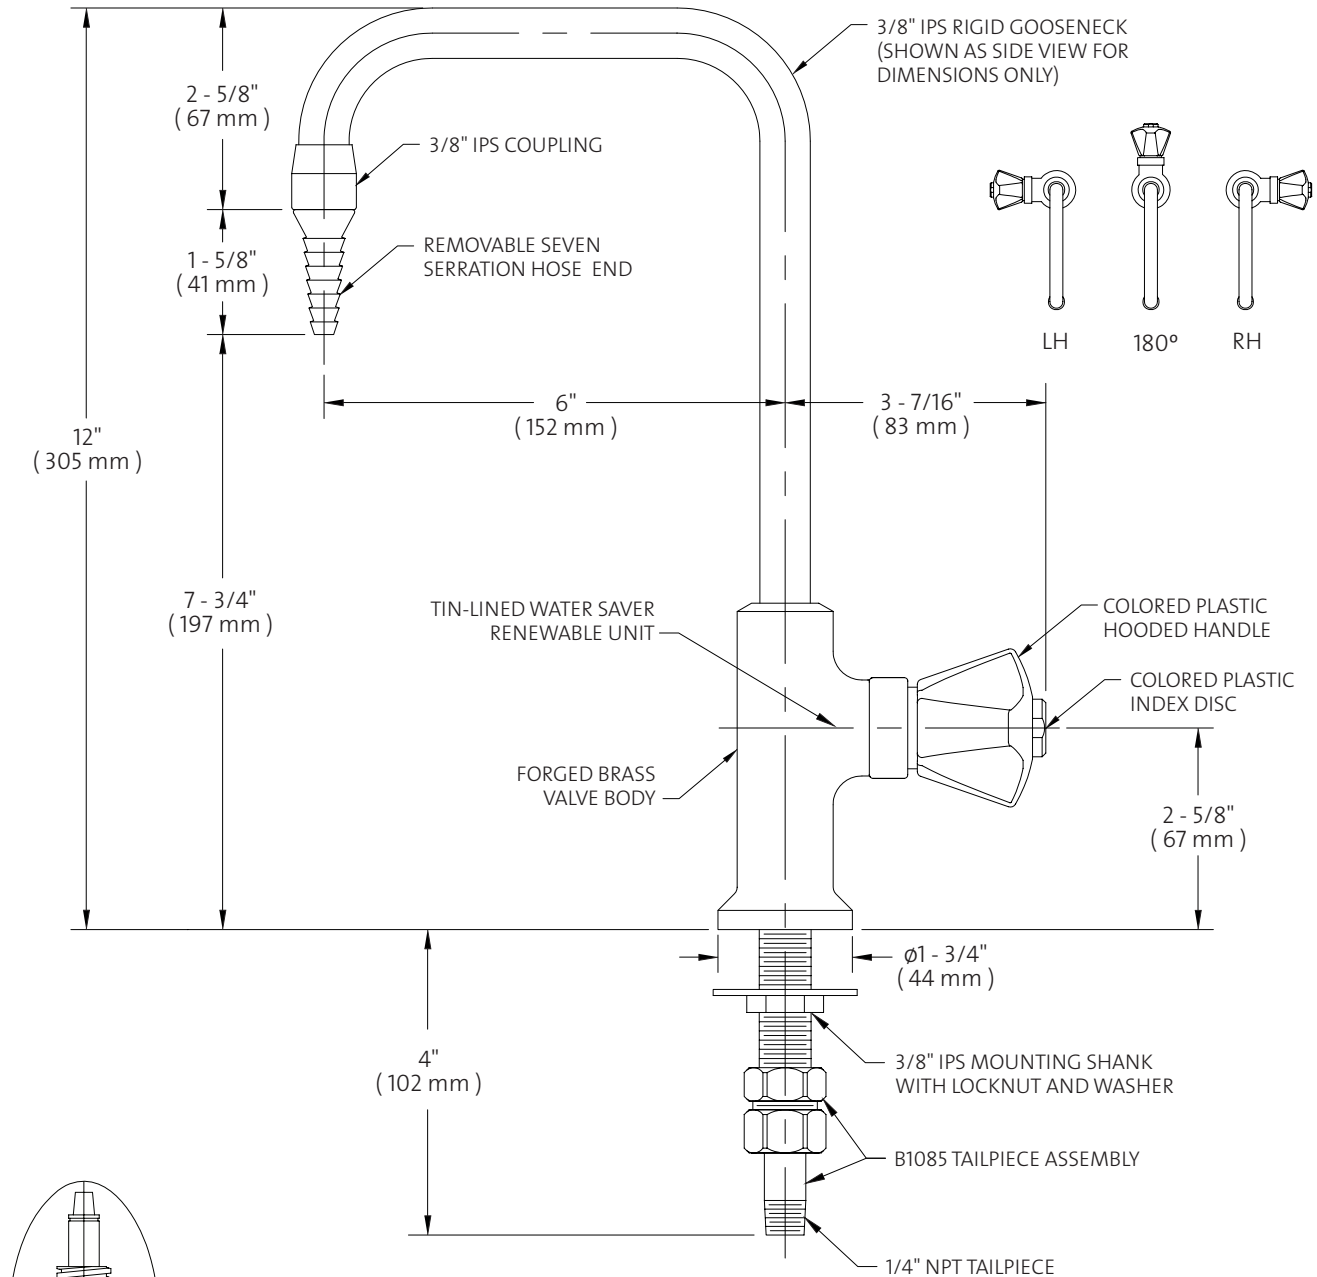

- **CT691** Pure Water Faucet, Tin-Lined Brass, Deck Mounted, Manual Control, 6" Rigid Gooseneck
- **CTFS691** Same as Above Except with Flow Stop

### NOTES:

1. FIXTURE HAS INTERIOR LINING OF PURE TINE.
2. FIXTURE IS FURNISHED WITH COLORTECH POWDER-COATED FINISH.

Measurements may vary  $\pm 1/4"$ .

© 2008 / WaterSaver Faucet Co.