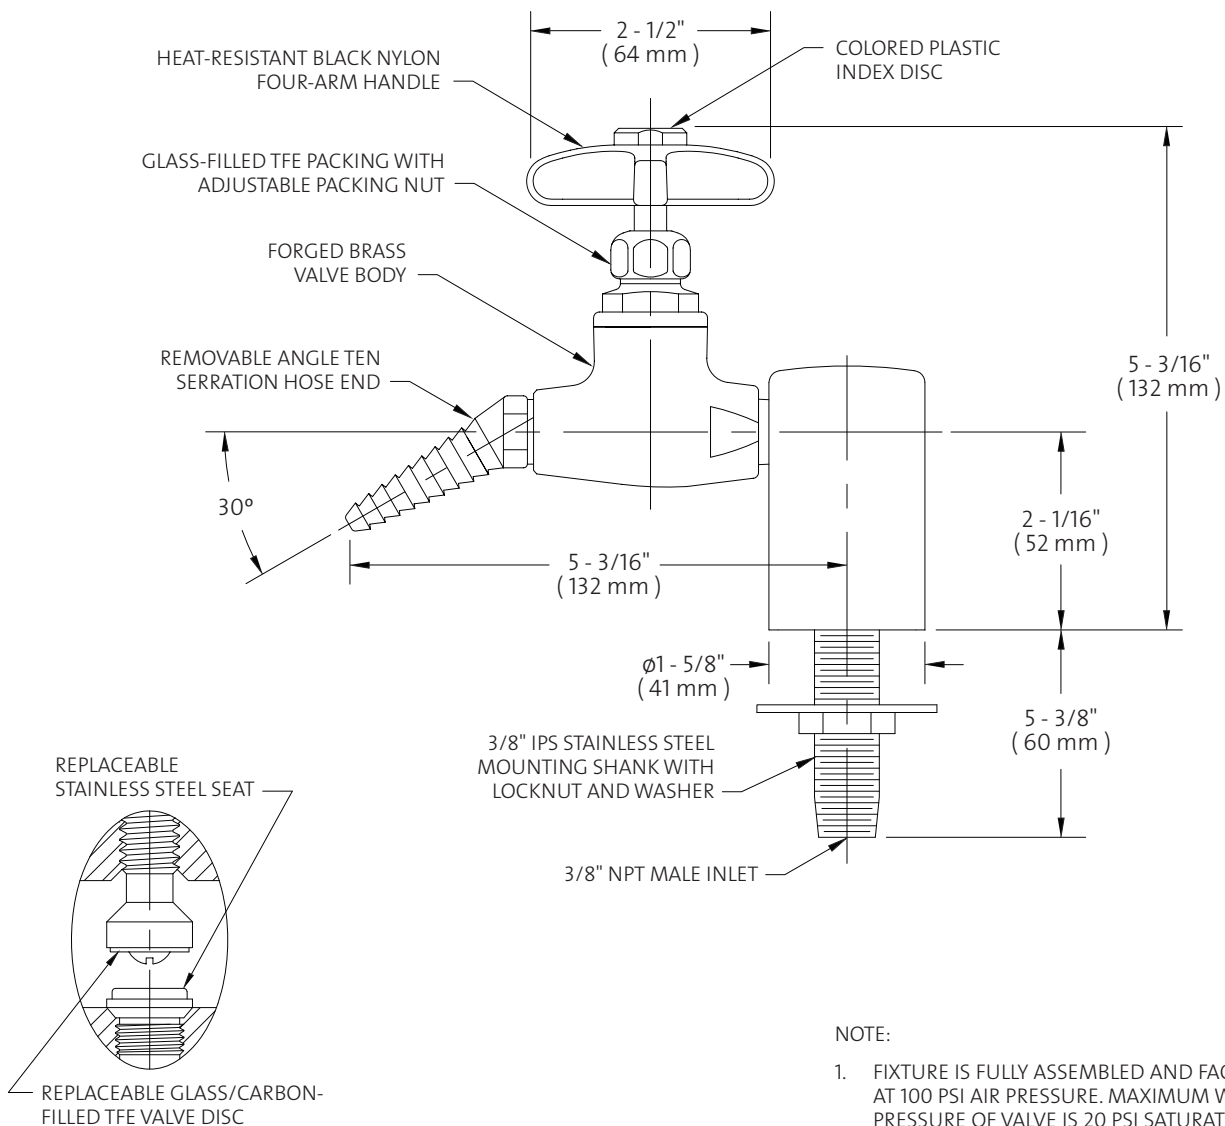

○ L2892-131WSA Steam Valve Assembly, Deck Mounted Single

L2892-131WSA
Single

L2892-132AWSA
90° Double

L2892-132SWSA
180° Double

L2892-133WSA
3-Way

L2892-134WSA
4-Way

Measurements may vary $\pm 1/4$ ".

© 2008 / WaterSaver Faucet Co.