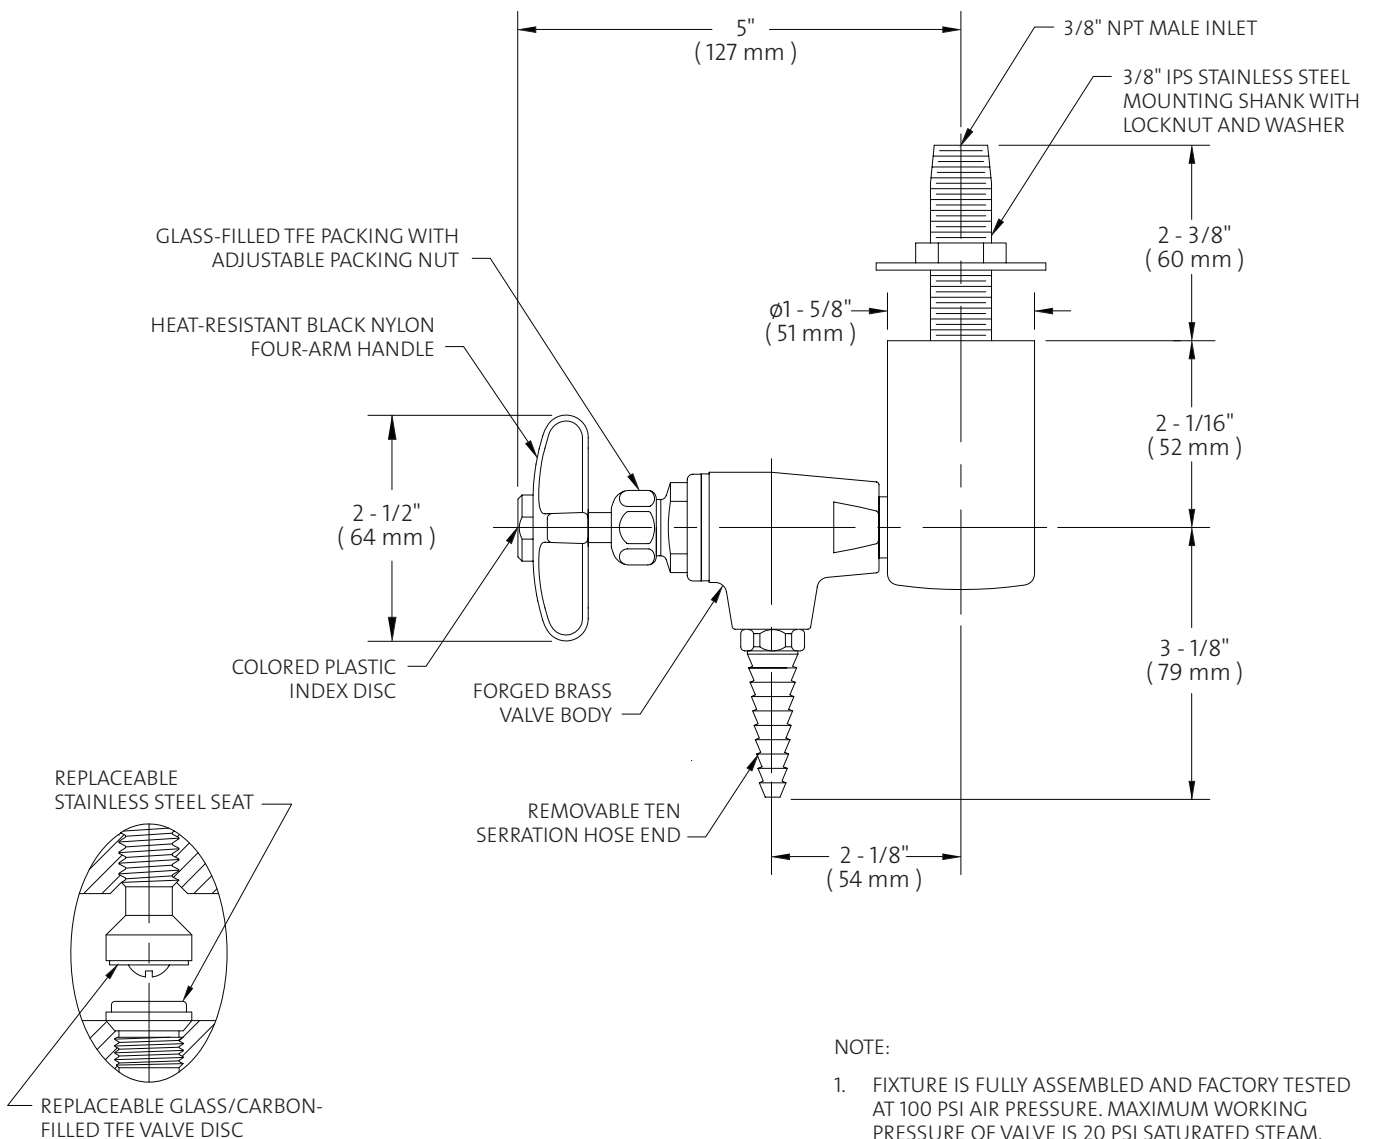

### ○ L3190-131WSA Steam Valve Assembly, Overhead Mounted Single

**L3190-131WSA**  
Single

**L3190-132AWSA**  
90° Double

**L3190-132SWSA**  
180° Double

**L3190-133WSA**  
3-Way

**L3190-134WSA**  
4-Way

Measurements may vary ± 1/4".