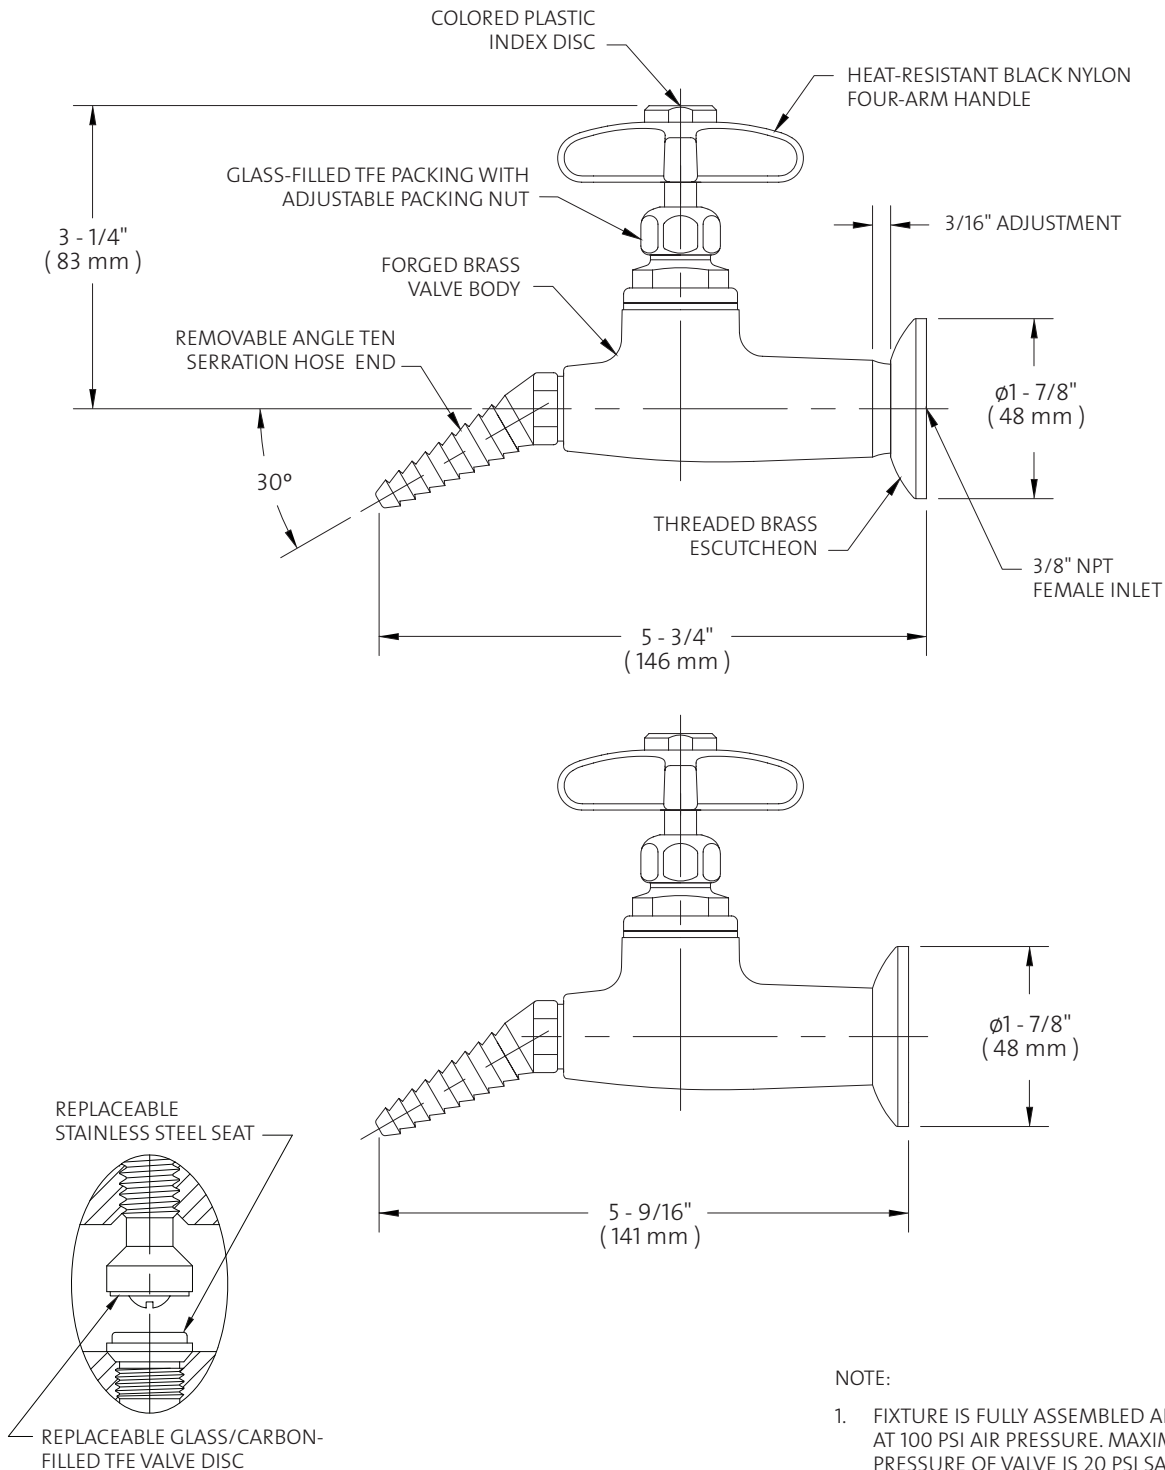

- **L4892FT-325** Steam Valve Assembly, Panel Mounted, Angle Serrated Hose End
- **L4890FT-325** Same as Above Except with Straight Serrated Hose End

Measurements may vary $\pm 1/4"$.

© 2008 / WaterSaver Faucet Co.