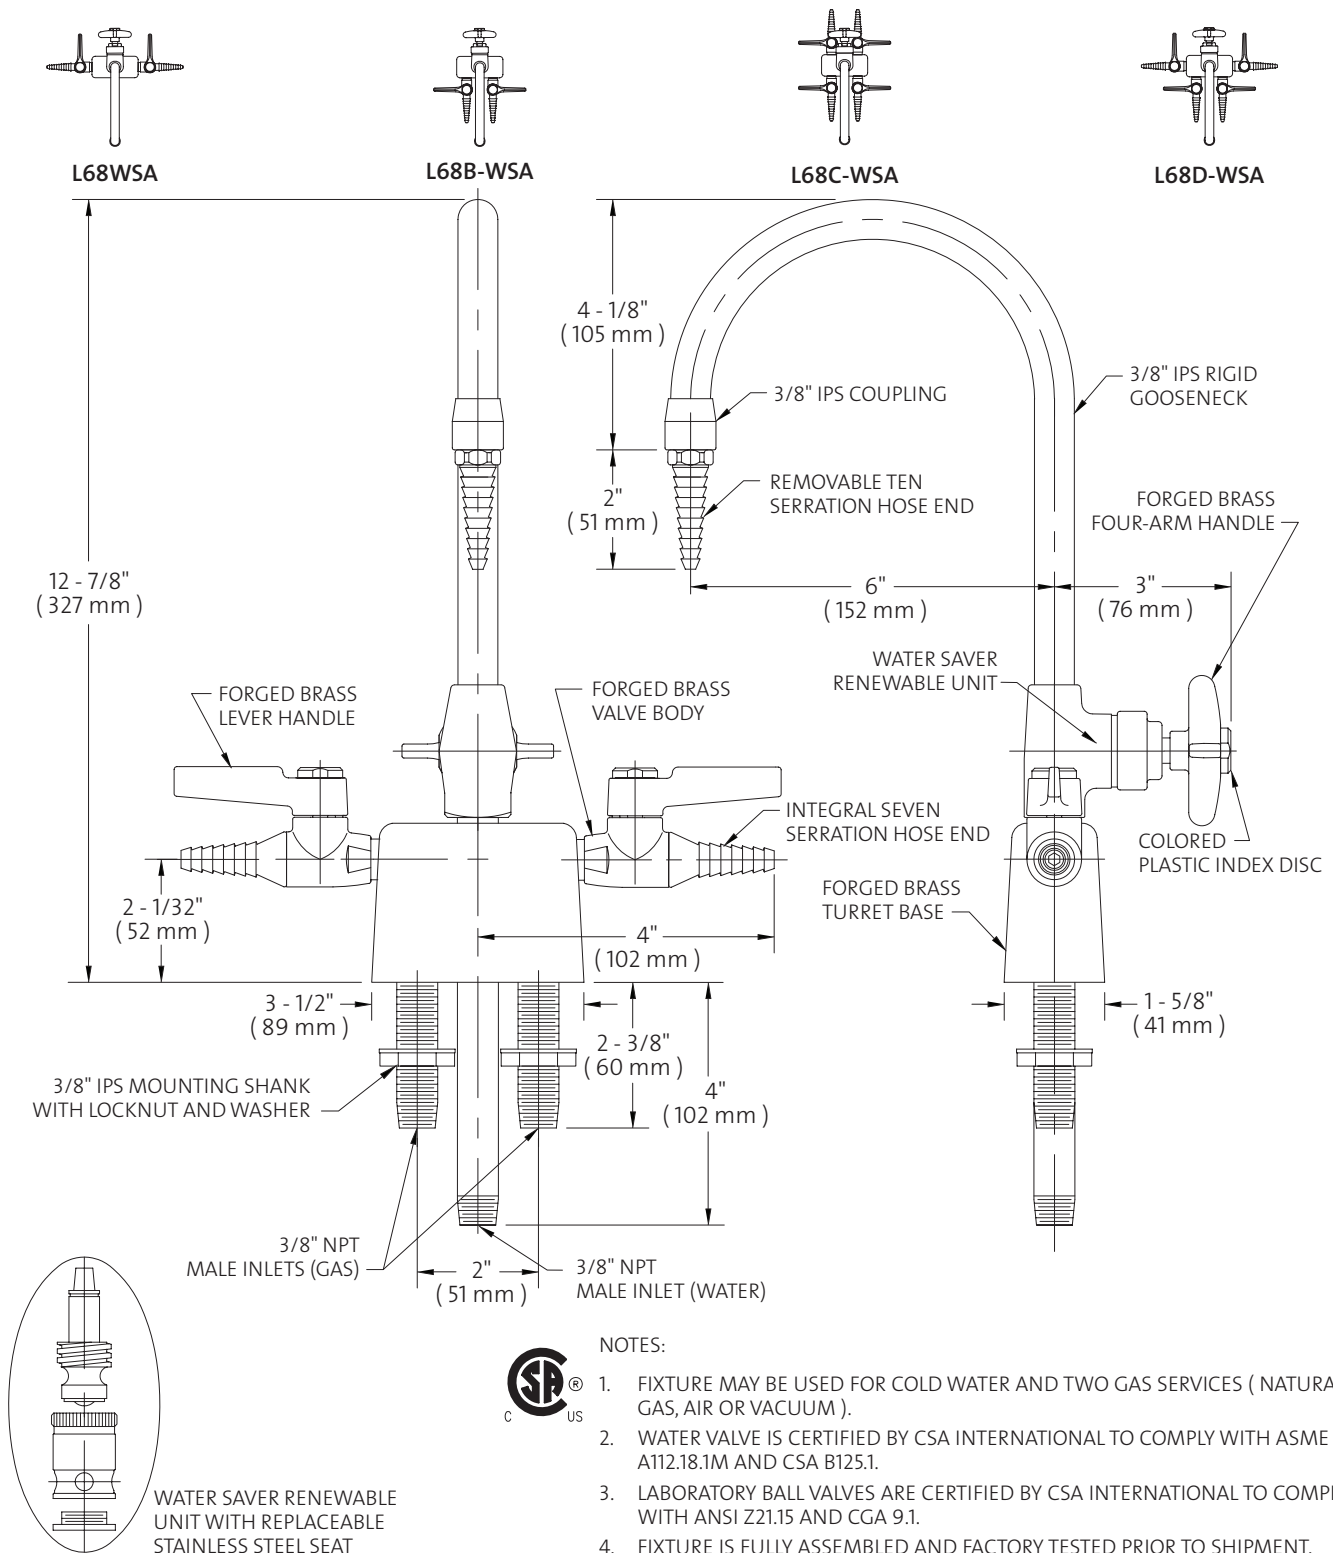

### ○ L68WSA Combination Fixture for Cold Water and Two Gases, 6" Rigid Gooseneck

Measurements may vary  $\pm 1/4"$ .

© 2008 / WaterSaver Faucet Co.