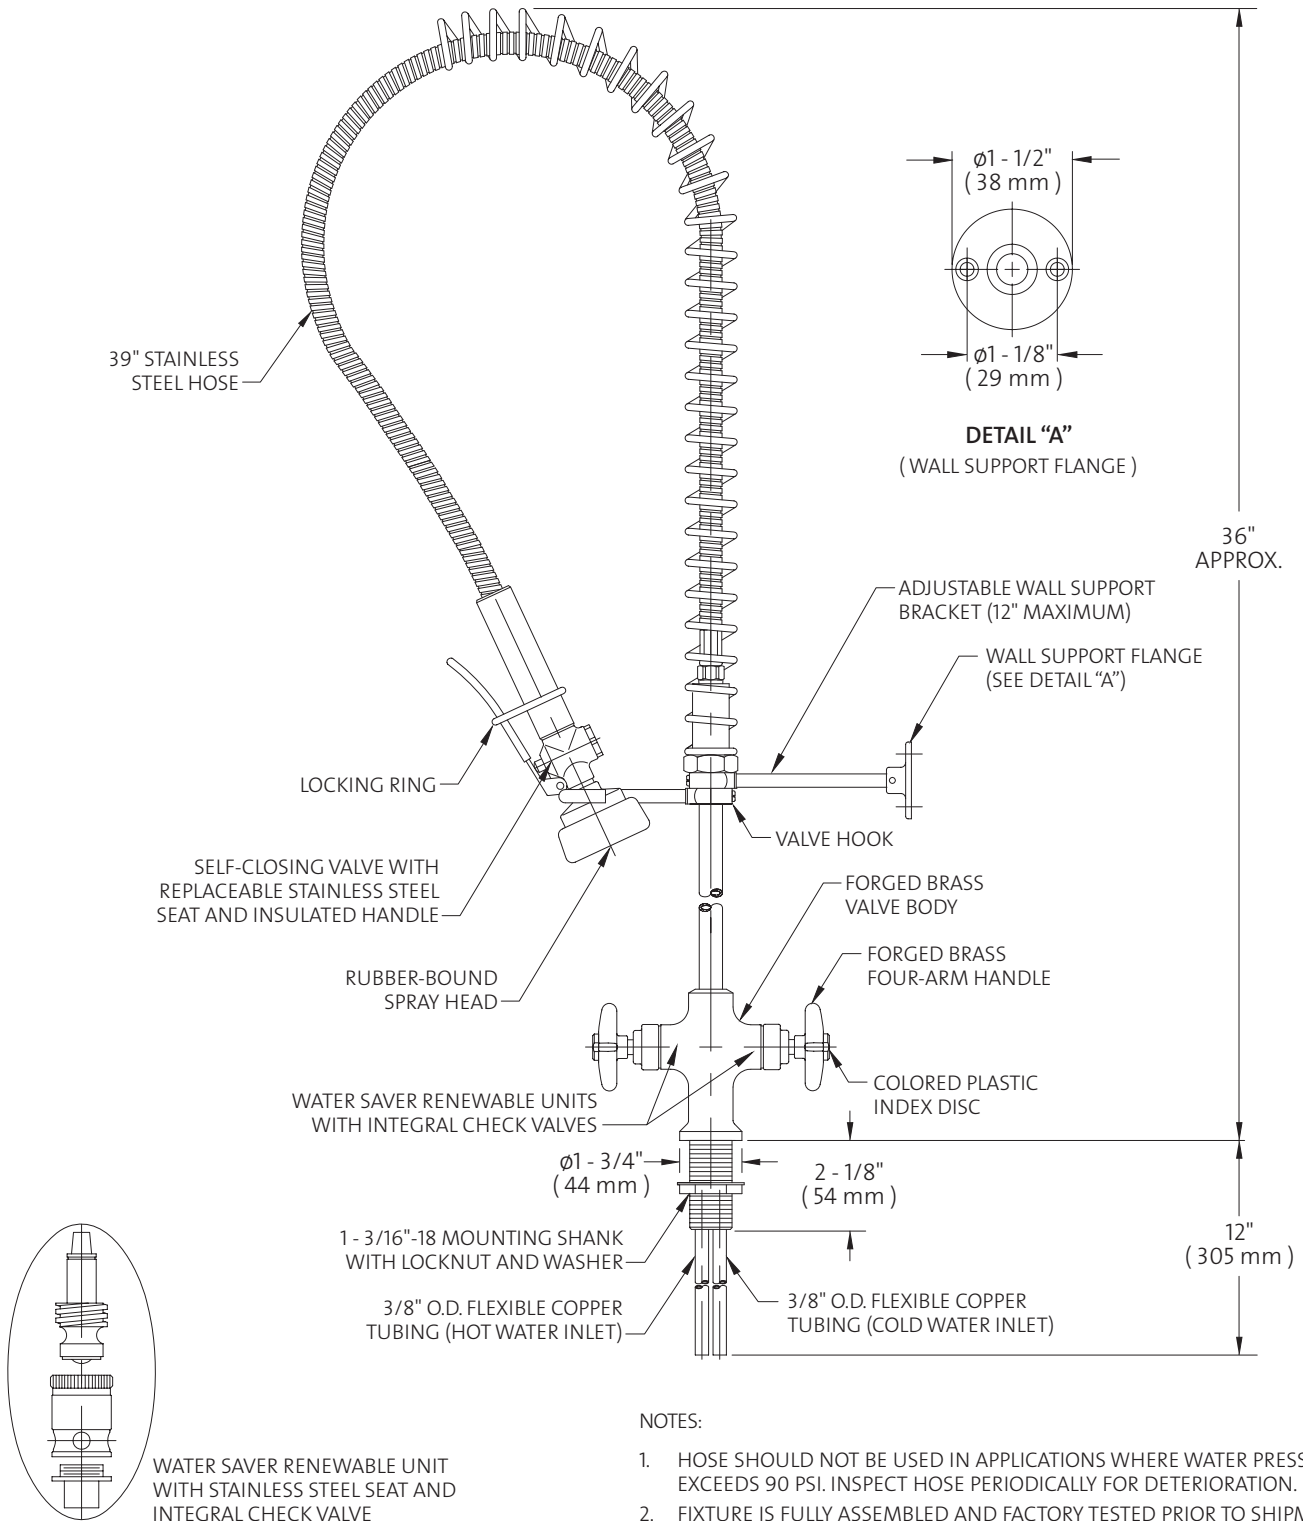

- **PR411** Pre-Rinse Unit, Hot and Cold Water, Deck Mounted
- **PR411-110** Same as Above Except with L110 Vacuum Breaker

Measurements may vary $\pm 1/4"$.

© 2008 / WaterSaver Faucet Co.